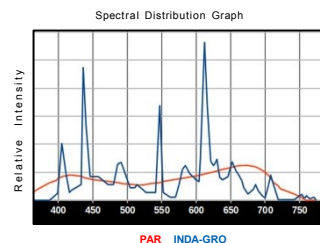

Product Specifications

Universal Voltage Driver operates on 120-277v 50-60Hz supply circuits.

420 Watts - Power Factor 0.99 - THD <10% Total Reflectivity: 98%.

Total PPF (μ Mole/Sec): 533 - <http://www.inda-gro.com/pdf/MeasuringPlantLight.pdf>

Height Overall: 39.75" - Lamp Housing Height 35" - Width 13.75" - Depth 6"

Weight 19 lbs. Contact us for two per box packaging and palletized shipping options.