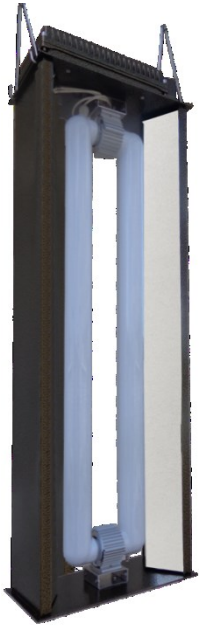

Inda-Gro Model No: Pro-420-VPAR Vertical Induction Grow Light Systems

Pro-420-VPAR

Our VPAR series induction grow lights are the perfect solution for the indoor garden where tall plants and dense canopies make it difficult for overhead lighting to penetrate down into the lower branches.

As plant heights increase, VPAR fixtures may be easily joined together to maintain optimum light levels along the entire length of the plant for **increased crop production!**

VPAR fixtures emit light out of both sides of the fixture in a 300° pattern to optimize vertical canopy light distribution

Features:

- Enhances lower branch development.
- Produces 1/3 the heat than comparable HID lamps.
- Consumes up to 70% less power than comparable HID lamps.
- 100,000 hour rated with only 10% lumen depreciation @ 70,000 hours.
- Consistent intensities and stable spectrum for repeatable crop production values.
- Broad spectrum lamp means NO relamping between vegetative and flowering stages.
- Housing will not rack or twist which protects the lamp from breakage.
- US service and repair center, 10 year prorated lamp and driver warranty.
- May qualify for utility rebate programs. To learn more go to <http://dsireusa.org/>